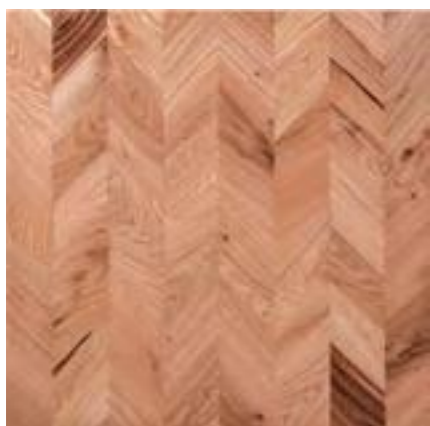

 Surface
Material
18 mm Melamine
Chipboard

 Usage
Area
Indoor

 Color
Wenge

 Dimension
100 x 52 x 107-h

 Surface
Material
18 mm Melamine
Chipboard

 Usage
Area
Indoor

 Color
Wenge

Horeca
Servant

Mosaic Series

- Usage Area **Indoor**
- Edge Detail **50 mm**
- Surface Material **8 mm Massive Oak**

Macar Series

- Usage Area **Indoor**
- Edge Detail **50 mm**
- Surface Material **4 mm Massive Oak**

Marquetry Series