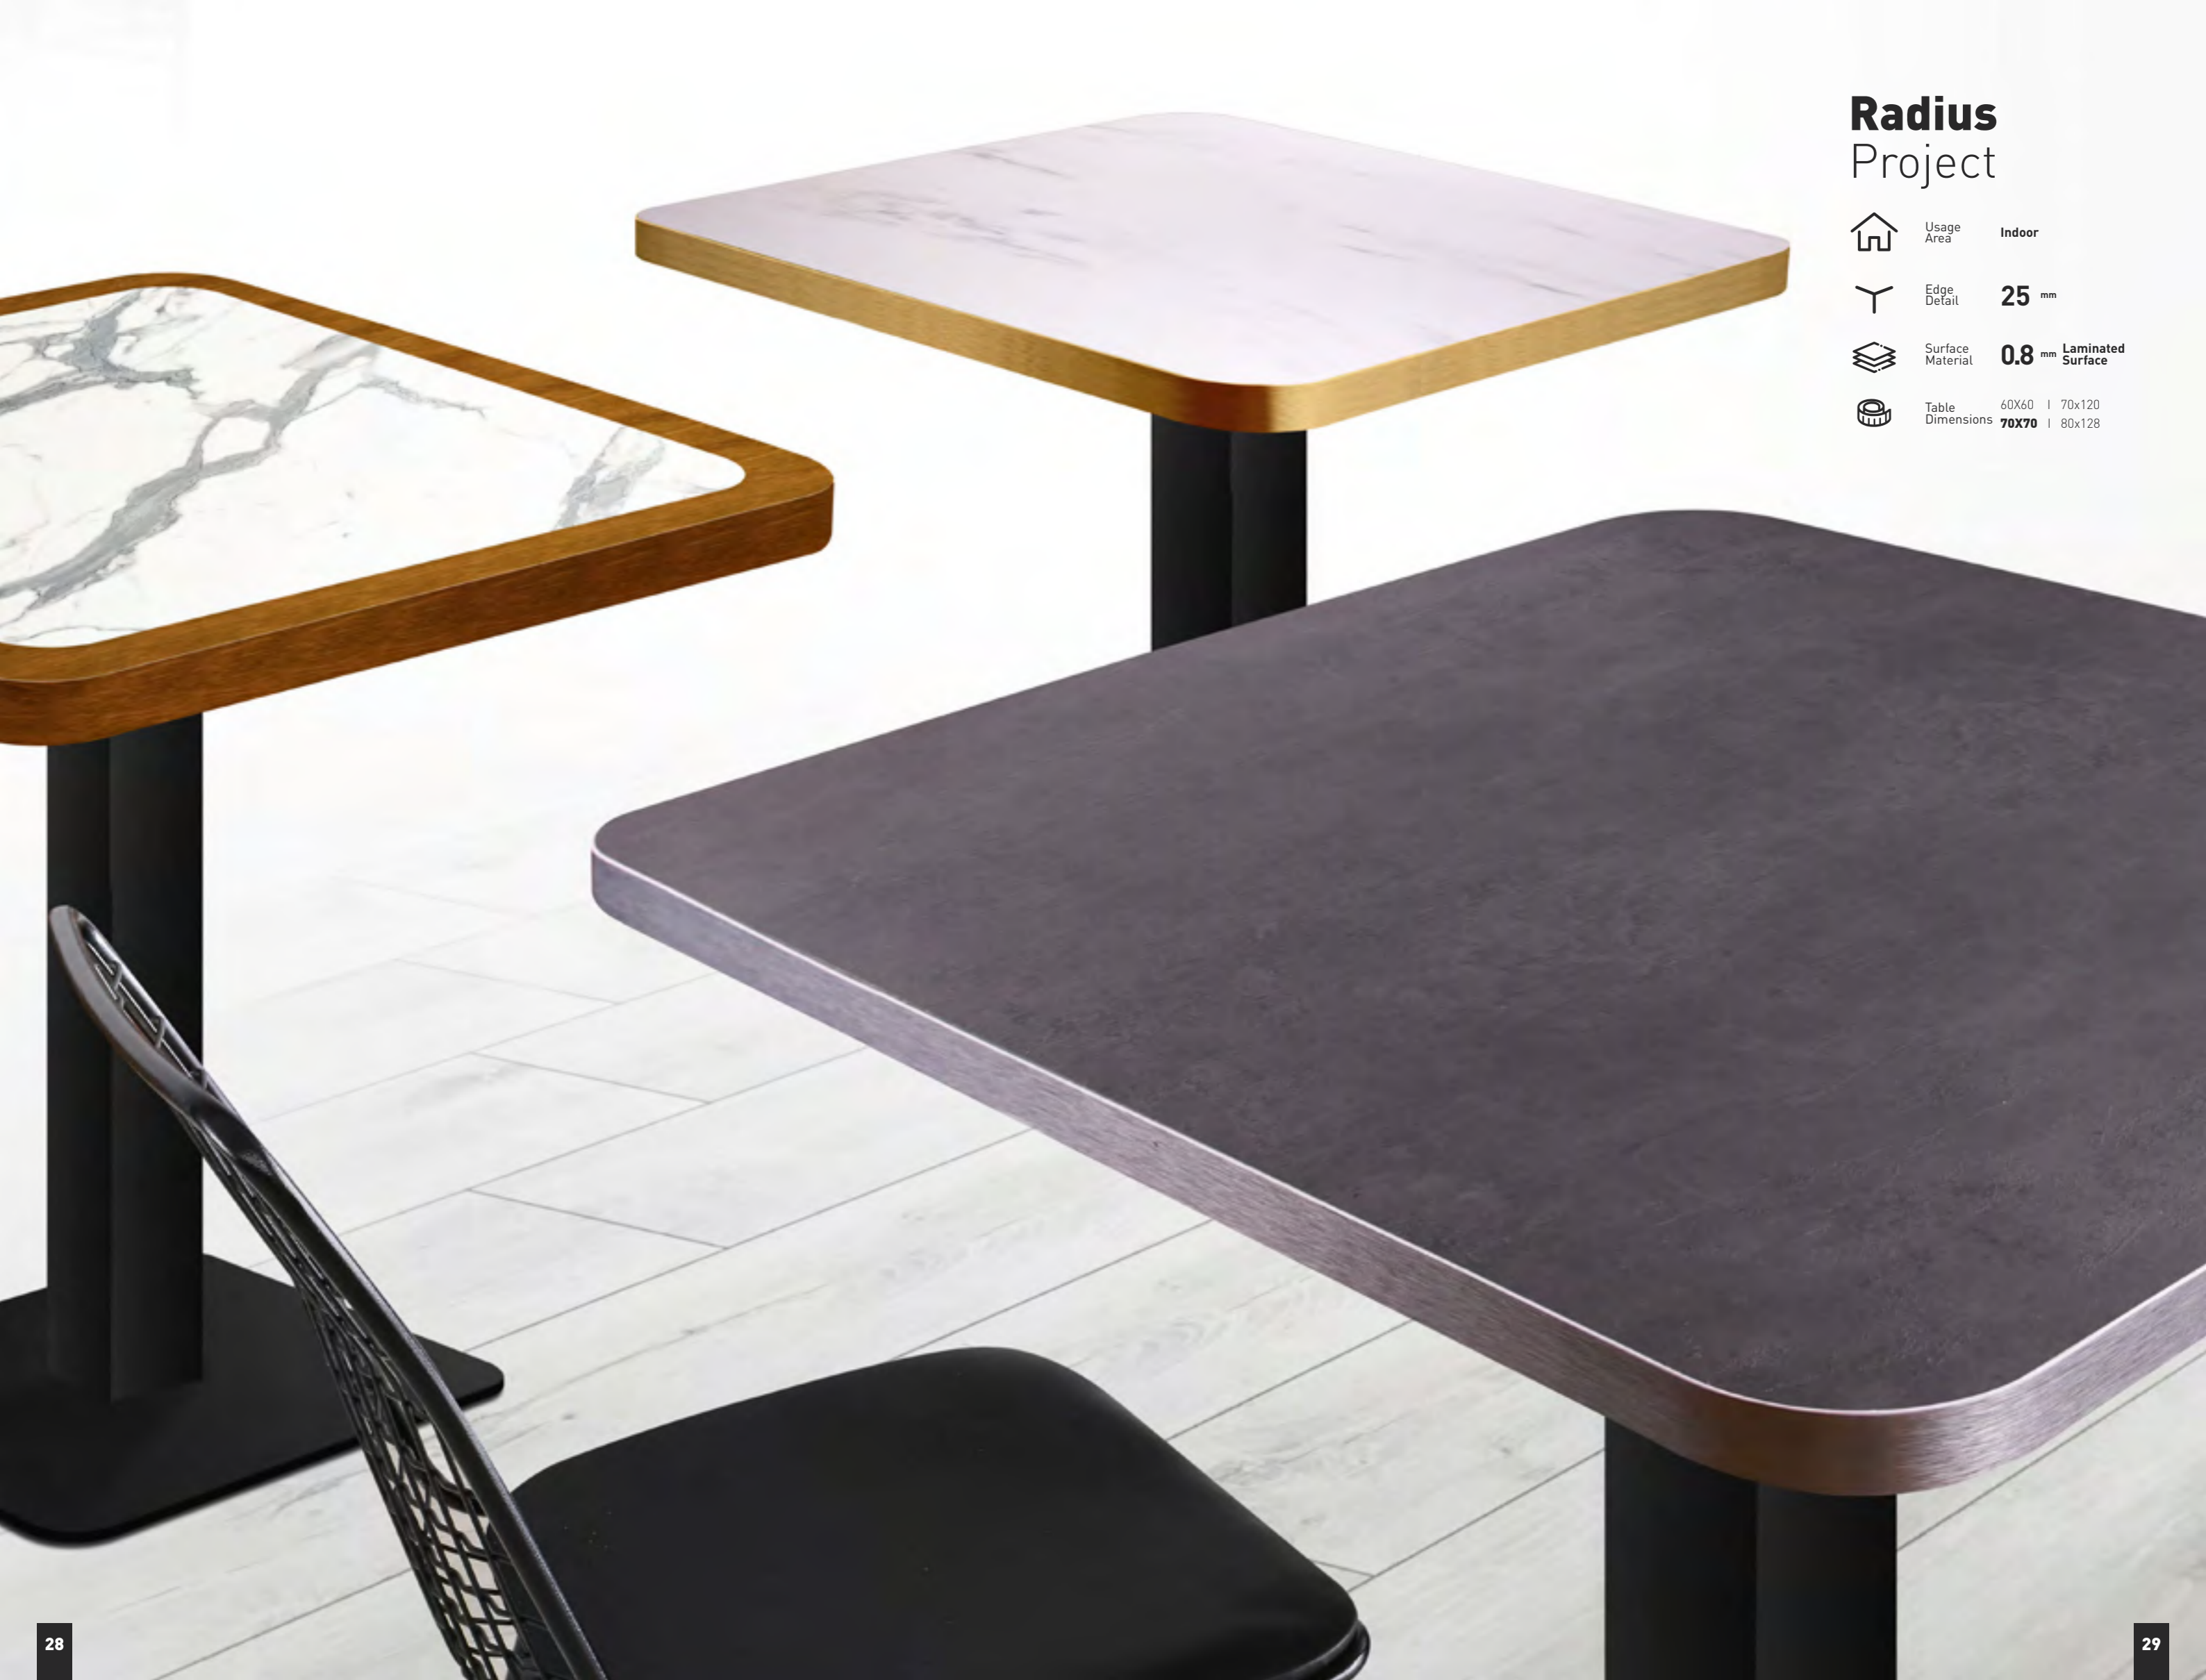

Radius Project

- Usage Area **Indoor**
- Edge Detail **25 mm**
- Surface Material **0.8 mm Laminated Surface**
- Table Dimensions **60x60 | 70x120 | 70x70 | 80x128**